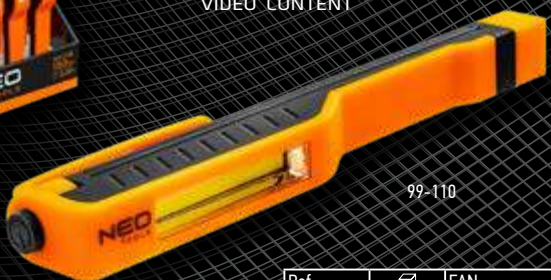

3W COB  
240lm  
3,5h  
3W COB  
80lm  
5h

Cree 5W XPG  
200lm  
1,5h

Ref.	📦	EAN
99-100	12/48	5907558425451

100% 200lm  
2h  
50% 100lm  
5h  
stroboscope

Ref.	📦	EAN
99-101	12/72	5907558425482

99-110-16

99-110