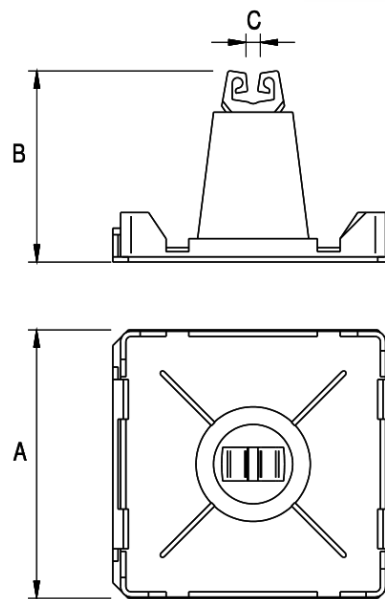

## PVC Conductor Holder

**Cat. no.**  
93001311

**Type**  
930013

**Material**  
PCV-Concrete

To lead wire conductor over the flat roofs.  
Fixed to surface using adhesive membrane strap. Fast and easy fixing. Assembly details on [www.elkobis.com.pl/do-pobrania](http://www.elkobis.com.pl/do-pobrania).

TYP	A	B	C	Kolor
930013	102	70	6-8	biały