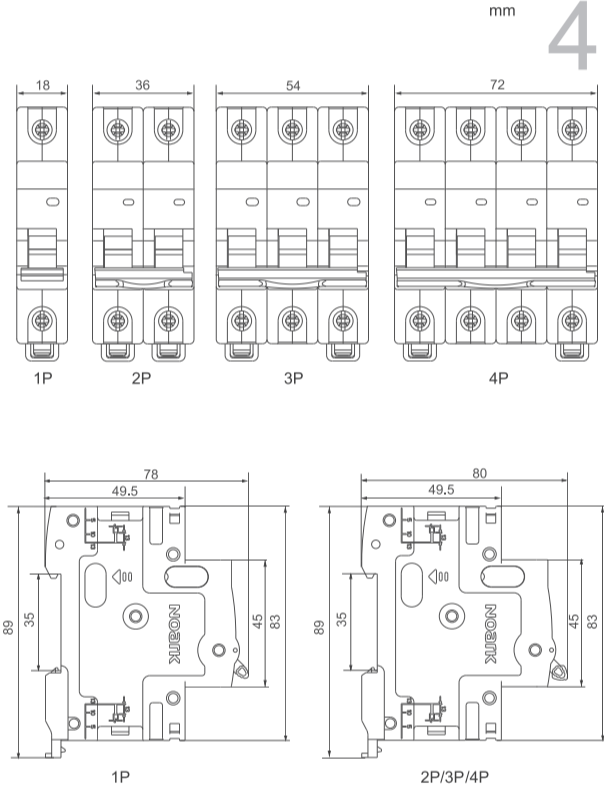

Ex9IP

4

Ex9IP