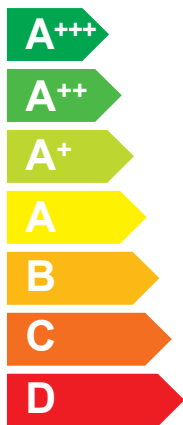

ENERG

енергия · ενεργεια

3301890

ARISTON

NIMBUS COMPACT 35 S NET R32

A++

A+

Two icons showing sound power levels. The top icon shows a speaker inside a house with the value 39 dB. The bottom icon shows a speaker outside a house with the value 52 dB.