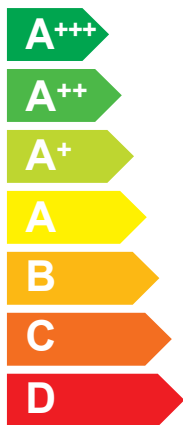

ENERG

енергия · ενεργεια

3301896

ARISTON

NIMBUS COMPACT 80 S-T NET R32

A++

A+

Two icons showing sound power levels. The top icon shows a speaker inside a house with the value 39 dB. The bottom icon shows a speaker outside a house with the value 56 dB.