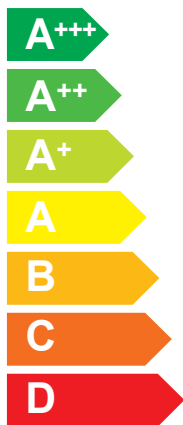

# ENERG

енергия · ενεργεια

3301894

ARISTON

NIMBUS COMPACT 80 S NET R32

**A++**

**A+**

Two icons showing sound power levels. The top icon shows a speaker inside a house with the value 39 dB. The bottom icon shows a speaker outside a house with the value 56 dB.

A legend for energy consumption in kW, shown as a map of Europe. The legend includes three categories: 11 kW (dark blue), 08 kW (medium blue), and 04 kW (light blue).