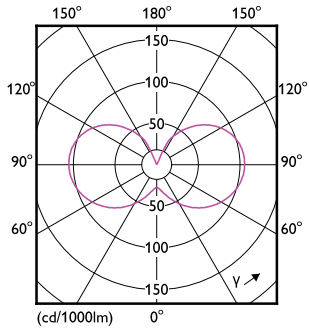

CorePro GLASS LED candles and lusters

Photometric data

Light Distribution Diagram - CorePro LEDLusterND6.5-60W P45 E27827FRG