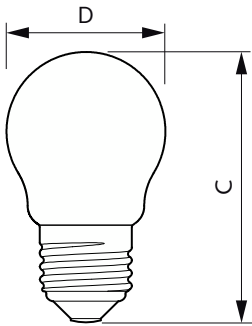

Dimensional drawing

Product	D	C
CorePro LEDLusterND6.5-60W P45 E27827FRG	45 mm	78 mm

Photometric data

General uniform lighting - CorePro LEDLusterND6.5-60W P45 E27827FRG

Spectral Power Distribution Colour - CorePro LEDLusterND6.5-60W P45 E27827FRG