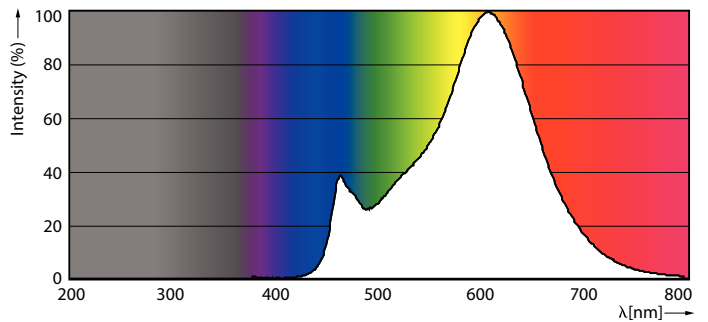

General uniform lighting - CorePro LEDLusterND6.5-60W P45 E27827FRG

Spectral Power Distribution Colour - CorePro LEDLusterND6.5-60W P45 E27827FRG