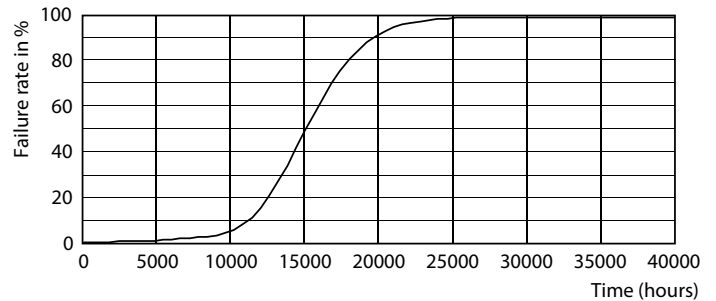

Life Expectancy Diagram - CorePro LEDLusterND6.5-60W P45 E27827FRG