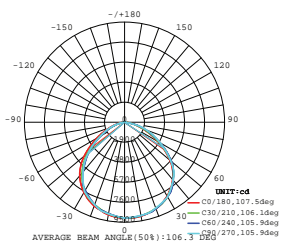

LUMINOUS INTENSITY DISTRIBUTION DIAGRAM

NEW

VT-206-W

SKU: 787 | 4000K DAY WHITE
SKU: 788 | 6400K WHITE

120
Lumen/W