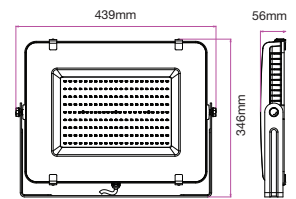

LUMINOUS INTENSITY DISTRIBUTION DIAGRAM

**NEW**

**VT-206-W**

SKU: 787 | 4000K DAY WHITE  
 SKU: 788 | 6400K WHITE

**120**  
 Lumen/W

WATTS	LUMENS	BOX QTY.
200w	24000	2 pcs

**1 METER WIRE**

LUMINOUS INTENSITY DISTRIBUTION DIAGRAM