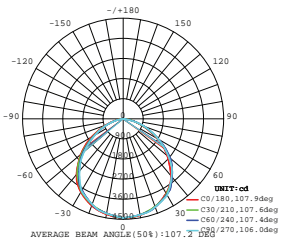

LUMINOUS INTENSITY DISTRIBUTION DIAGRAM

NEW

VT-106-W

SKU: 768 | 4000K DAY WHITE
SKU: 769 | 6400K WHITE

120
Lumen/W