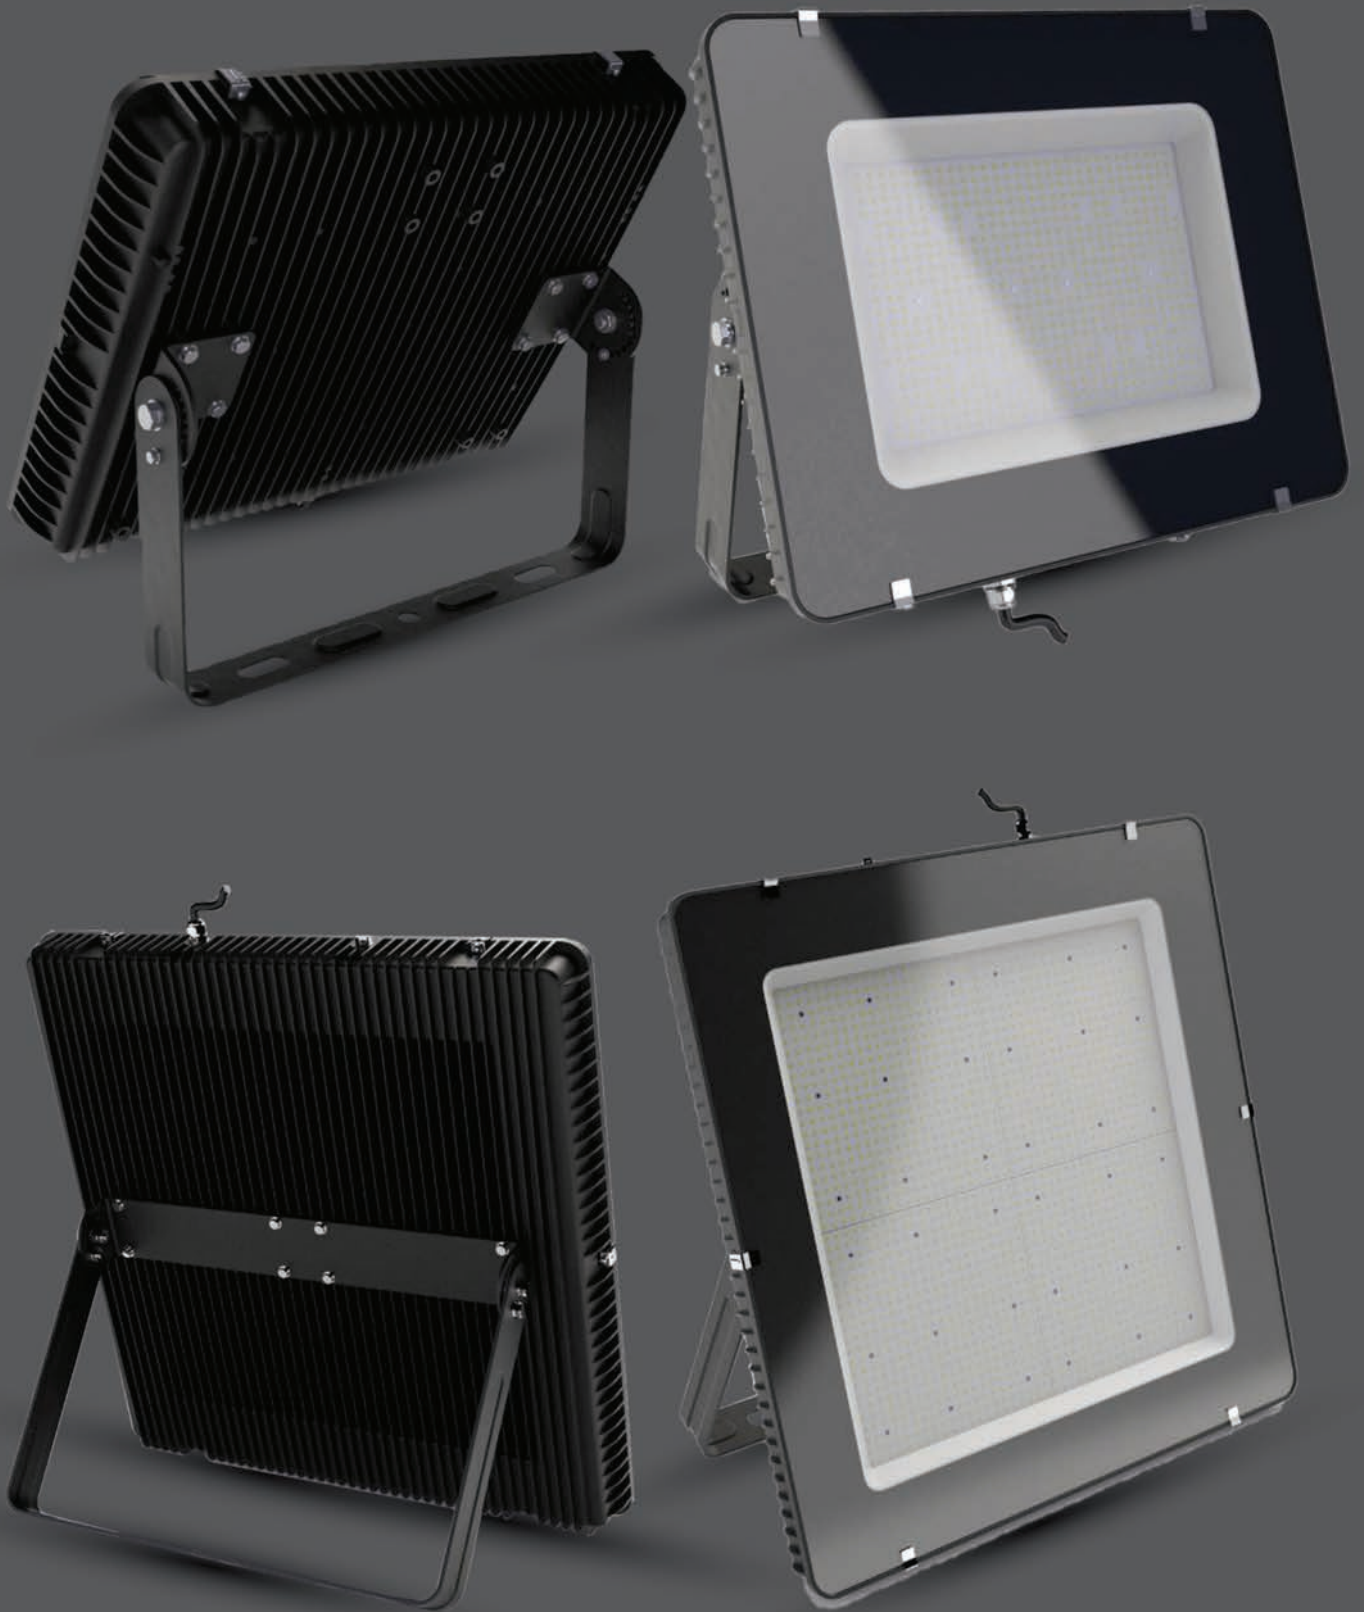

LED FLOODLIGHTS

www.v-tac.eu | www.vtacexports.com