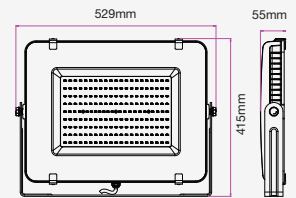

WATTS	LUMENS	BOX QTY.
300w	36000	2 pcs

1 METER WIRE