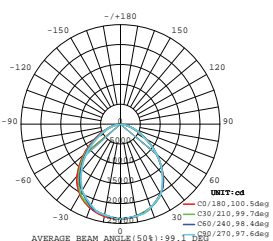

LUMINOUS INTENSITY DISTRIBUTION DIAGRAM

NEW

VT-505

SKU: 966 | 4000K DAY WHITE
SKU: 967 | 6400K WHITE

WATTS	LUMENS	BOX QTY.
500w	60000	1 pcs