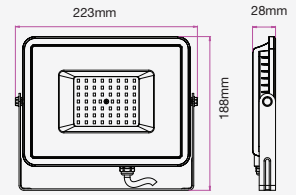

WATTS	LUMENS	BOX QTY.
50w	6000	8 pcs