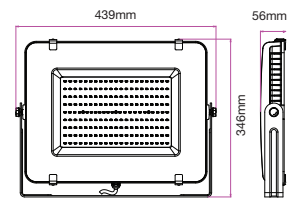

LUMINOUS INTENSITY DISTRIBUTION DIAGRAM

**NEW**

**VT-206-G**

SKU: 789 | 4000K DAY WHITE  
 SKU: 790 | 6400K WHITE

**120**  
 Lumen/W

WATTS	LUMENS	BOX QTY.
200w	24000	2 pcs

**1 METER WIRE**

LUMINOUS INTENSITY DISTRIBUTION DIAGRAM