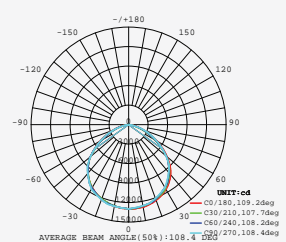

LUMINOUS INTENSITY DISTRIBUTION DIAGRAM

**NEW**

**VT-206-W**

SKU: 787 | 4000K DAY WHITE  
 SKU: 788 | 6400K WHITE

**120**  
 Lumen/W

WATTS	LUMENS	BOX QTY.
200w	24000	2 pcs

**1 METER WIRE**

LUMINOUS INTENSITY DISTRIBUTION DIAGRAM