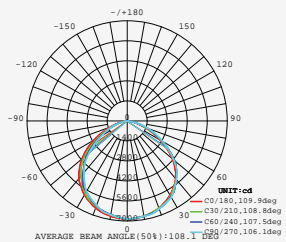

LUMINOUS INTENSITY DISTRIBUTION DIAGRAM

NEW

VT-156-W

SKU: 774 | 4000K DAY WHITE
SKU: 775 | 6400K WHITE

120
Lumen/W