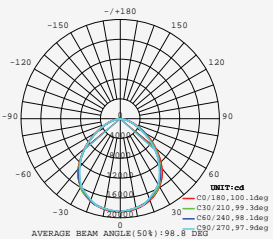

LUMINOUS INTENSITY DISTRIBUTION DIAGRAM

NEW

VT-405

SKU: 964 | 4000K DAY WHITE
SKU: 965 | 6400K WHITE

WATTS	LUMENS	BOX QTY.
400w	48000	1 pcs