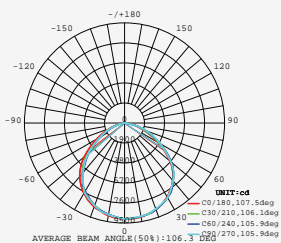

LUMINOUS INTENSITY DISTRIBUTION DIAGRAM

NEW

VT-206-B

SKU: 778 | 4000K DAY WHITE
SKU: 779 | 6400K WHITE

120
Lumen/W