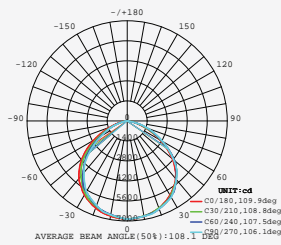

LUMINOUS INTENSITY DISTRIBUTION DIAGRAM

NEW

VT-156-G

SKU: 776 | 4000K DAY WHITE
SKU: 777 | 6400K WHITE

120
Lumen/W