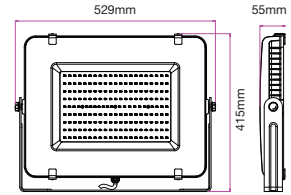

NEW

VT-306-B

SKU: 791 | 4000K DAY WHITE
SKU: 792 | 6400K WHITE

WATTS	LUMENS	BOX QTY.
300w	36000	2 pcs

① METER WIRE

NEW

VT-405

SKU: 964 | 4000K DAY WHITE
SKU: 965 | 6400K WHITE

WATTS	LUMENS	BOX QTY.
400w	48000	1 pcs

① METER WIRE

NEW

VT-505

SKU: 966 | 4000K DAY WHITE
SKU: 967 | 6400K WHITE

WATTS	LUMENS	BOX QTY.
500w	60000	1 pcs

① METER WIRE

NEW

VT-1055

SKU: 968 | 4000K DAY WHITE
SKU: 969 | 6400K WHITE

WATTS	LUMENS	BOX QTY.
1000w	120000	1 pcs

① METER WIRE