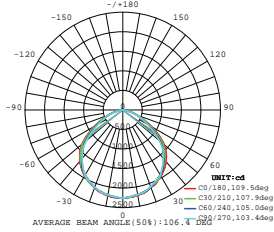

- Diecast aluminium body
- 100° beam angle
- 30,000-hr lifespan
- CRI: >80
- PF: >0.9
- AC:220-240V,50Hz
- IP65 Rating

LUMINOUS INTENSITY DISTRIBUTION DIAGRAM

**NEW**

**VT-56-B**

SKU: 760 | 4000K DAY WHITE  
 SKU: 761 | 6400K WHITE