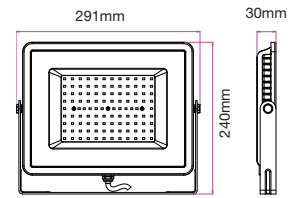

WATTS	LUMENS	BOX QTY.
100w	12000	4 pcs

1 METER WIRE