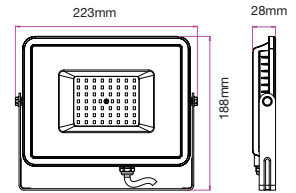

WATTS	LUMENS	BOX QTY.
50w	6000	8 pcs