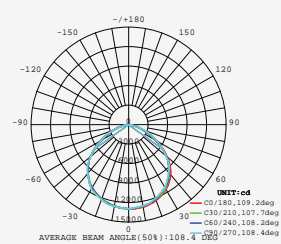

LUMINOUS INTENSITY DISTRIBUTION DIAGRAM

**NEW**

**VT-206-G**

SKU: 789 | 4000K DAY WHITE  
 SKU: 790 | 6400K WHITE

**120**  
 Lumen/W

WATTS	LUMENS	BOX QTY.
200w	24000	2 pcs

**1 METER WIRE**

LUMINOUS INTENSITY DISTRIBUTION DIAGRAM