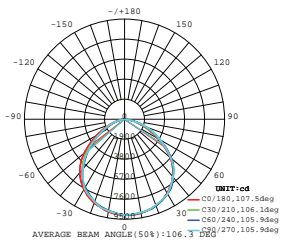

LUMINOUS INTENSITY DISTRIBUTION DIAGRAM

NEW

VT-206-G

SKU: 789 | 4000K DAY WHITE
SKU: 790 | 6400K WHITE

120
Lumen/W