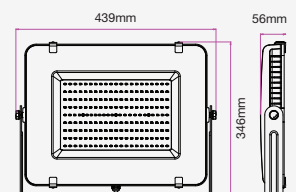

① METER WIRE

LUMINOUS INTENSITY DISTRIBUTION DIAGRAM

**NEW**

**VT-156-B**

SKU: 772 | 4000K DAY WHITE  
 SKU: 773 | 6400K WHITE

**120**  
 Lumen/W

WATTS	LUMENS	BOX QTY.
150w	18000	2 pcs

① METER WIRE

LUMINOUS INTENSITY DISTRIBUTION DIAGRAM

**NEW**

**VT-206-B**

SKU: 778 | 4000K DAY WHITE  
 SKU: 779 | 6400K WHITE

**120**  
 Lumen/W

WATTS	LUMENS	BOX QTY.
200w	24000	2 pcs

① METER WIRE

LUMINOUS INTENSITY DISTRIBUTION DIAGRAM