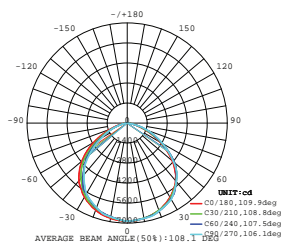

LUMINOUS INTENSITY DISTRIBUTION DIAGRAM

NEW

VT-156-B

SKU: 772 | 4000K DAY WHITE
SKU: 773 | 6400K WHITE

120
Lumen/W