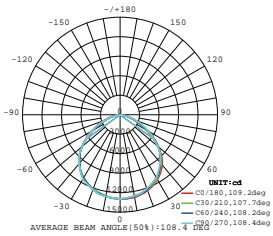

LUMINOUS INTENSITY DISTRIBUTION DIAGRAM

**NEW**

**VT-206-B**

SKU: 778 | 4000K DAY WHITE  
 SKU: 779 | 6400K WHITE

**120**  
 Lumen/W

WATTS	LUMENS	BOX QTY.
200w	24000	2 pcs

① METER WIRE

LUMINOUS INTENSITY DISTRIBUTION DIAGRAM