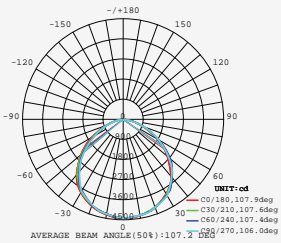

LUMINOUS INTENSITY DISTRIBUTION DIAGRAM

NEW

VT-106-B

SKU: 766 | 4000K DAY WHITE
SKU: 767 | 6400K WHITE

120
Lumen/W