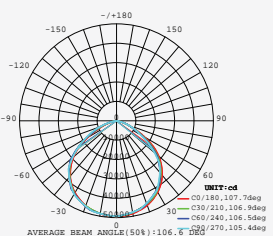

LUMINOUS INTENSITY DISTRIBUTION DIAGRAM

NEW

VT-1055

SKU: 968 | 4000K DAY WHITE
SKU: 969 | 6400K WHITE

WATTS	LUMENS	BOX QTY.
1000w	120000	1 pcs