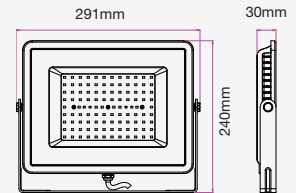

WATTS	LUMENS	BOX QTY.
100w	12000	4 pcs

① METER WIRE