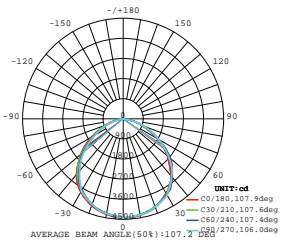

LUMINOUS INTENSITY DISTRIBUTION DIAGRAM

NEW

VT-106-G

SKU: 770 | 4000K DAY WHITE
SKU: 771 | 6400K WHITE

120
Lumen/W