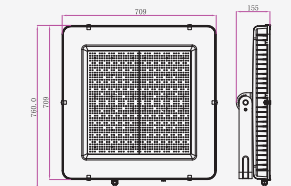

WATTS	LUMENS	BOX QTY.
500w	60000	1 pcs

① METER WIRE

LUMINOUS INTENSITY DISTRIBUTION DIAGRAM

**NEW**

**VT-1055**

SKU: 968 | 4000K DAY WHITE  
 SKU: 969 | 6400K WHITE

WATTS	LUMENS	BOX QTY.
1000w	120000	1 pcs

① METER WIRE