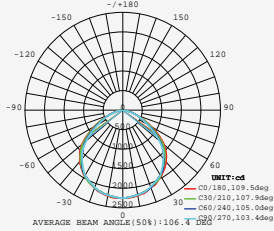

- Diecast aluminium body
- 100° beam angle
- 30,000-hr lifespan
- CRI: >80
- PF: >0.9
- AC:220-240V,50Hz
- IP65 Rating

LUMINOUS INTENSITY DISTRIBUTION DIAGRAM

**NEW**

**VT-56-G**

SKU: 764 | 4000K DAY WHITE  
 SKU: 765 | 6400K WHITE