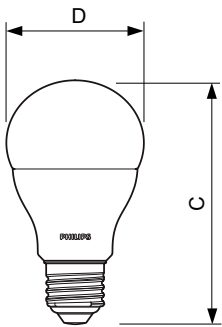

Rysunki techniczne

Product	D	C
LED 75W A60 E27 WW 230V FR ND 2CT/SRT6	60 mm	110 mm

Dane fotometryczne

General uniform lighting - LED 75W A60 E27 WW 230V FR ND 2CT/SRT6

Light Distribution Diagram - LED 75W A60 E27 WW 230V FR ND 2CT/SRT6