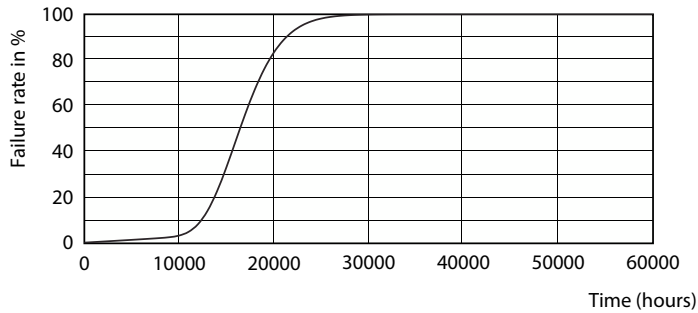

Okres eksploatacji

Life Expectancy Diagram - LED 75W A60 E27 WW 230V FR ND 2CT/SRT6