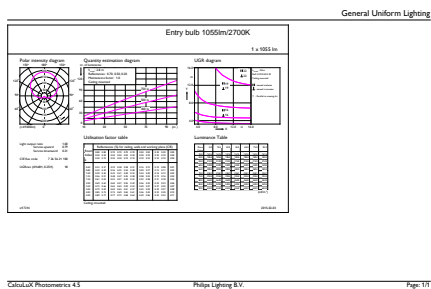

Rysunki techniczne

Product	D	C
LED 75W A60 E27 WW 230V FR ND 2CT/SRT6	60 mm	110 mm

Dane fotometryczne

General uniform lighting - LED 75W A60 E27 WW 230V FR ND 2CT/SRT6

Light Distribution Diagram - LED 75W A60 E27 WW 230V FR ND 2CT/SRT6