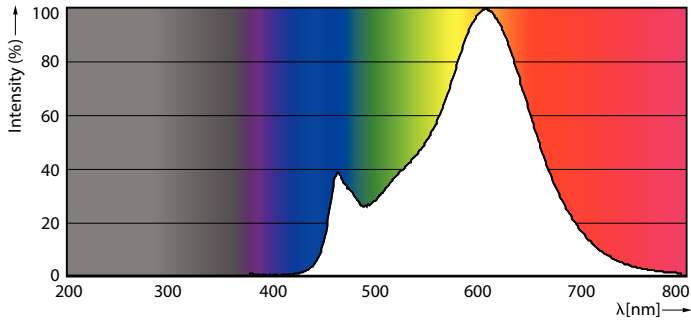

CorePro GLASS LED candles and lusters

Photometric data

Spectral Power Distribution Colour - CorePro LEDLusterND6.5-60W P45 E27827CLG