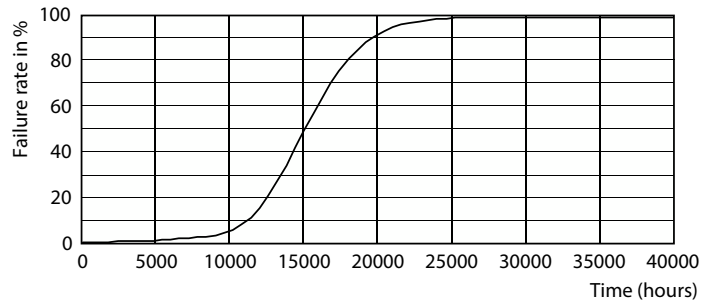

Product data

General Information	
Cap-Base	E27 [E27]
Nominal lifetime	15,000 hour(s)
Switching Cycle	20,000
Lighting Technology	LED
Flux measurement reference	Sphere
CE mark	Yes
EU RoHS compliant	Yes
Light Technical	
Color Code	827 [CCT of 2700K]
Luminous Flux	806 lm
Color Designation	Warm White (WW)
Correlated Color Temperature (Nom)	2700 K
Luminous Efficacy (rated) (Nom)	124.00 lm/W
Color Consistency	<6
Color rendering index (CRI)	80
LLMF At End Of Nominal Lifetime (Nom)	70 %

CorePro GLASS LED candles and lusters

Photometric data

Spectral Power Distribution Colour - CorePro LEDLusterND6.5-60W P45 E27827CLG

Lifetime

Lumen Maintenance Diagram - CorePro LEDLusterND6.5-60W P45 E27827CLG