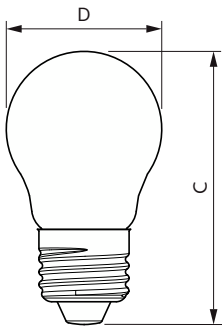

Dimensional drawing

Product	D	C
CorePro LEDLusterND6.5-60W P45 E27827CLG	45 mm	78 mm

Photometric data

General uniform lighting - CorePro LEDLusterND6.5-60W P45 E27827CLG

Light Distribution Diagram - CorePro LEDLusterND6.5-60W P45 E27827CLG