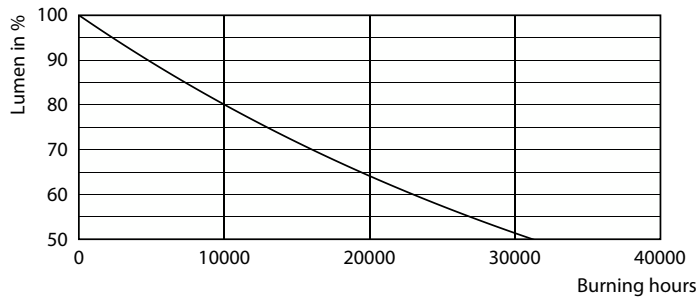

Lifetime

Lumen Maintenance Diagram - CorePro LEDLusterND6.5-60W P45 E27827CLG