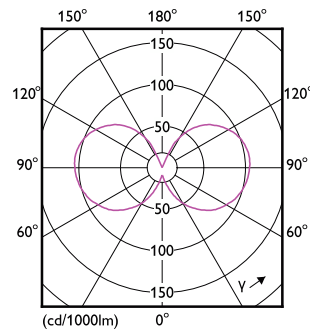

Product data

General Information	
Cap-Base	E27 [E27]
Nominal lifetime	15,000 hour(s)
Switching Cycle	20,000
Lighting Technology	LED
Flux measurement reference	Sphere
CE mark	Yes
EU RoHS compliant	Yes
Light Technical	
Color Code	827 [CCT of 2700K]
Luminous Flux	806 lm
Color Designation	Warm White (WW)
Correlated Color Temperature (Nom)	2700 K
Luminous Efficacy (rated) (Nom)	124.00 lm/W
Color Consistency	<6
Color rendering index (CRI)	80
LLMF At End Of Nominal Lifetime (Nom)	70 %

Dimensional drawing

Product	D	C
CorePro LEDLusterND6.5-60W P45 E27827CLG	45 mm	78 mm

Photometric data

General uniform lighting - CorePro LEDLusterND6.5-60W P45 E27827CLG

Light Distribution Diagram - CorePro LEDLusterND6.5-60W P45 E27827CLG