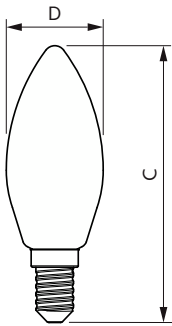

CorePro GLASS LED candles and lusters

Controls and Dimming

Dimmable	No
----------	----

Mechanical and Housing

Bulb Finish	Clear
Bulb Shape	B35 [B 35mm]

Approval and Application

Energy Efficiency Class	E
Energy Consumption kWh/1000 h	7 kWh
EPREL Registration Number	387441
EyeComfort	Yes

Dimensional drawing

Product	D	C
CorePro LEDCandle ND6.5-60W B35E14827CLG	35 mm	97 mm

Photometric data

Light Distribution Diagram - CorePro LEDCandle ND6.5-60W B35E14827CLG

Spectral Power Distribution Colour - CorePro LEDCandle ND6.5-60W B35E14827CLG