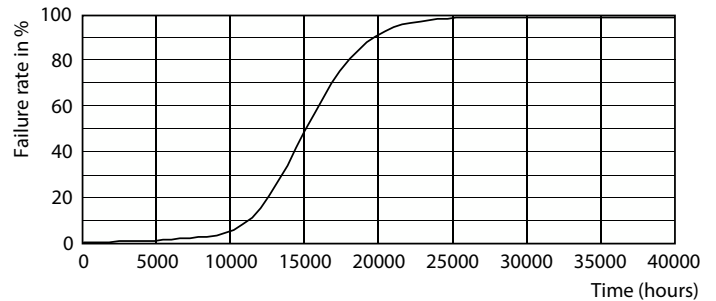

Life Expectancy Diagram - CorePro LEDCandle ND6.5-60W B35E14827CLG