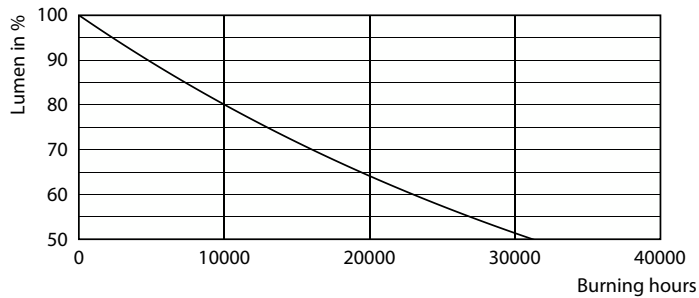

CorePro GLASS LED candles and lusters

Photometric data

General uniform lighting - CorePro LEDCandle ND6.5-60W B35E14827CLG

Lifetime

Lumen Maintenance Diagram - CorePro LEDCandle ND6.5-60W B35E14827CLG