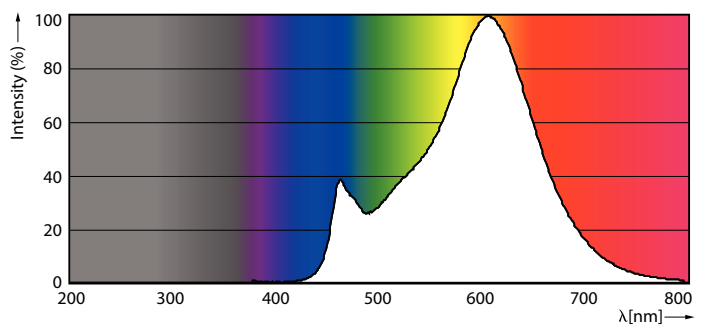

Product data

General Information	
Cap-Base	E14 [E14]
Nominal lifetime	15,000 hour(s)
Switching Cycle	20,000
Lighting Technology	LED
Flux measurement reference	Sphere
CE mark	Yes
EU RoHS compliant	Yes
Light Technical	
Color Code	827 [CCT of 2700K]
Luminous Flux	806 lm
Color Designation	Warm White (WW)
Correlated Color Temperature (Nom)	2700 K
Luminous Efficacy (rated) (Nom)	124.00 lm/W
Color Consistency	<6
Color rendering index (CRI)	80
LLMF At End Of Nominal Lifetime (Nom)	70 %

Dimensional drawing

Product	D	C
CorePro LEDCandle ND6.5-60W B35E14827CLG	35 mm	97 mm

Photometric data

Light Distribution Diagram - CorePro LEDCandle ND6.5-60W B35E14827CLG

Spectral Power Distribution Colour - CorePro LEDCandle ND6.5-60W B35E14827CLG