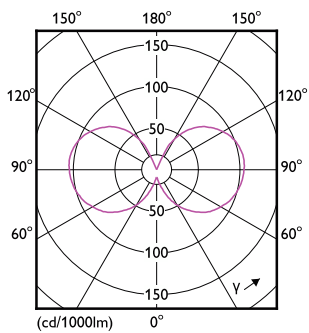

Product data

General Information	
Cap-Base	E14 [E14]
Nominal lifetime	15,000 hour(s)
Switching Cycle	20,000
Lighting Technology	LED
Flux measurement reference	Sphere
CE mark	Yes
EU RoHS compliant	Yes
Light Technical	
Color Code	827 [CCT of 2700K]
Luminous Flux	806 lm
Color Designation	Warm White (WW)
Correlated Color Temperature (Nom)	2700 K
Luminous Efficacy (rated) (Nom)	124.00 lm/W
Color Consistency	<6
Color rendering index (CRI)	80
LLMF At End Of Nominal Lifetime (Nom)	70 %

Dimensional drawing

Product	D	C
CorePro LEDCandle ND6.5-60W B35E14827CLG	35 mm	97 mm

Photometric data

Light Distribution Diagram - CorePro LEDCandle ND6.5-60W B35E14827CLG

Spectral Power Distribution Colour - CorePro LEDCandle ND6.5-60W B35E14827CLG