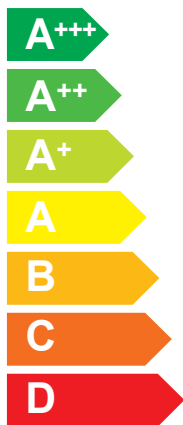

ENERG

енергия · ενεργεια

3301892

ARISTON

NIMBUS COMPACT 50 S NET R32

A++

A+

Two icons showing sound power levels. The top icon shows a speaker inside a house with the value 39 dB. The bottom icon shows a speaker outside a house with the value 54 dB.

Legend for the energy consumption map showing three categories: 08 kW (dark blue), 06 kW (medium blue), and 03 kW (light blue).