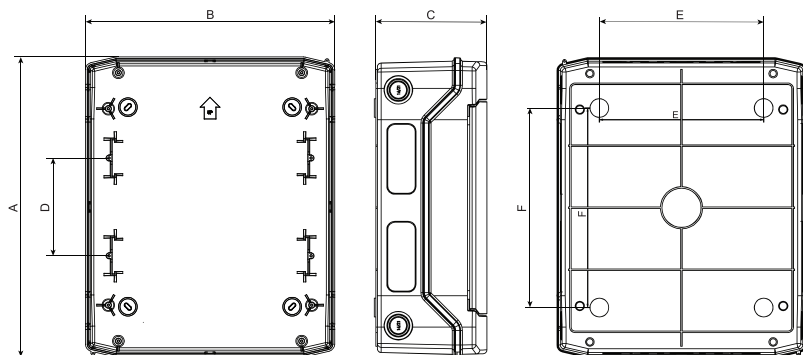

Upozorenje: Montažu izvodi samo stručno lice

A

B

C

	A	B	C	D	E	F	P <sub>de</sub>	Static load
PHS 4T	201mm	128mm	120mm	-	-	140mm	10W	0.65kg
PHS 6T	201mm	165mm	118mm	-	63mm	140mm	10W	0.98kg
PHS 8T	201mm	202mm	120mm	-	100mm	140mm	13W	1.30kg
PHS 12T	259mm	319mm	144mm	-	210mm	130mm	16W	1.95kg
PHS 18T	259mm	428mm	144mm	-	259mm	130mm	20W	2.93kg
PHS 24T	384mm	319mm	144mm	125mm	210mm	255mm	24W	1.95kg
PHS 36T	535mm	319mm	144mm	125mm	210mm	380mm	26W	1.95kg
PHS 48T	664mm	319mm	144mm	125mm	210mm	505mm	28W	1.95kg