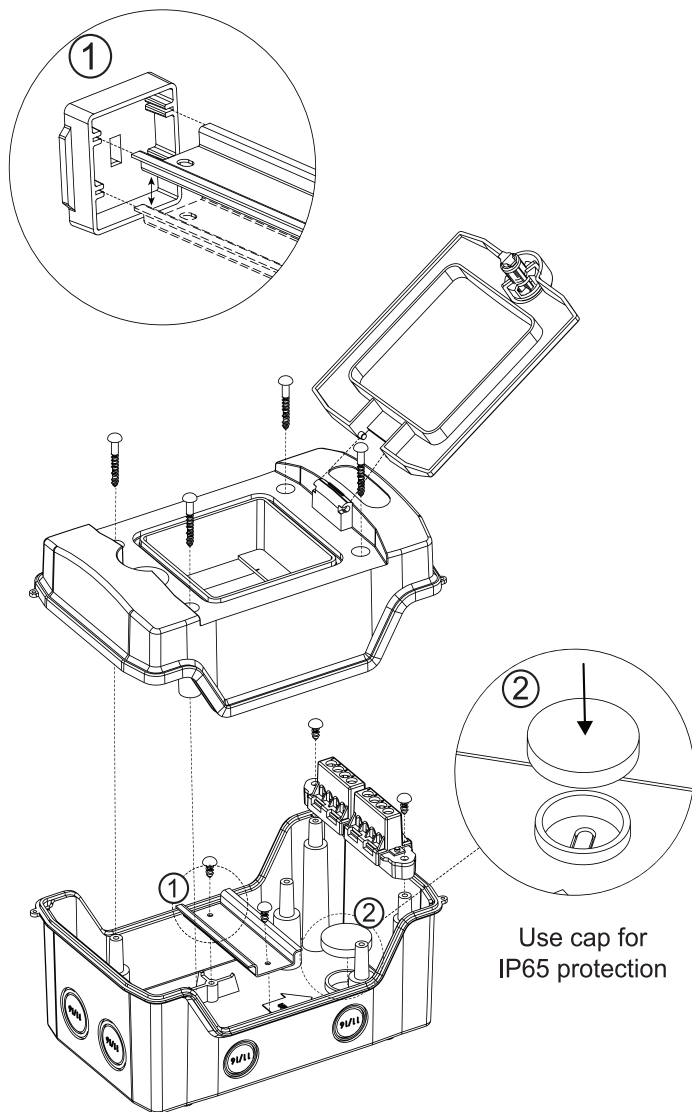

Upozorenje: Montažu izvodi samo stručno lice

A

B

C

	A	B	C	D	E	F	P <sub>de</sub>	Static load
PHS 4T	201mm	128mm	120mm	-	-	140mm	10W	0.65kg
PHS 6T	201mm	165mm	118mm	-	63mm	140mm	10W	0.98kg
PHS 8T	201mm	202mm	120mm	-	100mm	140mm	13W	1.30kg
PHS 12T	259mm	319mm	144mm	-	210mm	130mm	16W	1.95kg
PHS 18T	259mm	428mm	144mm	-	259mm	130mm	20W	2.93kg
PHS 24T	384mm	319mm	144mm	125mm	210mm	255mm	24W	1.95kg
PHS 36T	535mm	319mm	144mm	125mm	210mm	380mm	26W	1.95kg
PHS 48T	664mm	319mm	144mm	125mm	210mm	505mm	28W	1.95kg