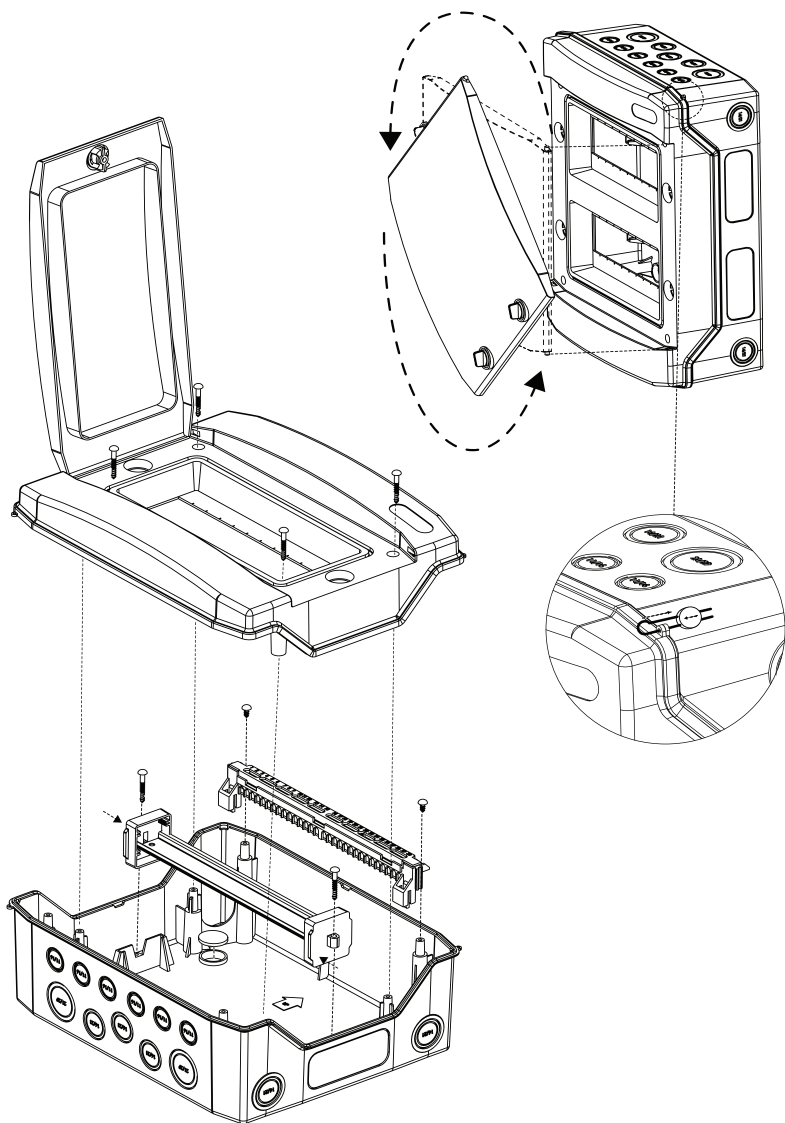

Upozorenje: Montažu izvodi samo stručno lice

A

B

C

	A	B	C	D	E	F	P <sub>de</sub>	Static load
PHS 4T	201mm	128mm	120mm	-	-	140mm	10W	0.65kg
PHS 6T	201mm	165mm	118mm	-	63mm	140mm	10W	0.98kg
PHS 8T	201mm	202mm	120mm	-	100mm	140mm	13W	1.30kg
PHS 12T	259mm	319mm	144mm	-	210mm	130mm	16W	1.95kg
PHS 18T	259mm	428mm	144mm	-	259mm	130mm	20W	2.93kg
PHS 24T	384mm	319mm	144mm	125mm	210mm	255mm	24W	1.95kg
PHS 36T	535mm	319mm	144mm	125mm	210mm	380mm	26W	1.95kg
PHS 48T	664mm	319mm	144mm	125mm	210mm	505mm	28W	1.95kg