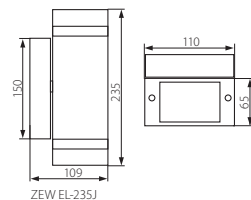

► obudowa: stop aluminium / szyba ochronna: szkło hartowane

► casing: aluminum alloy / protective pane: tempered glass

Kanlux	Kanlux		[g]
ZEW EL-235J-B	22440	czarny / black	980
ZEW EL-235J-GR	22442	szary / grey	980
ZEW EL-235U-B	22441	czarny / black	890
ZEW EL-235U-GR	22443	szary / grey	890