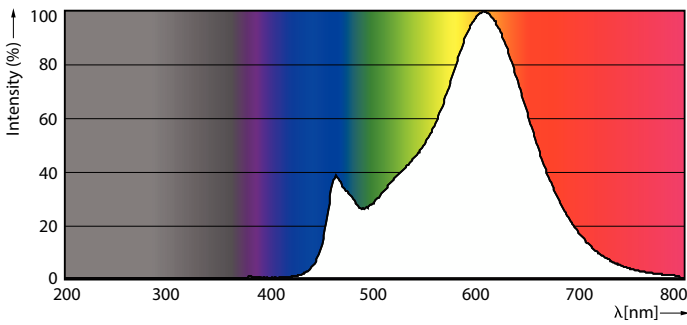

Photometric data

Spectral Power Distribution Colour - CorePro LEDLusterND4.3-40W E27 827P45CLG