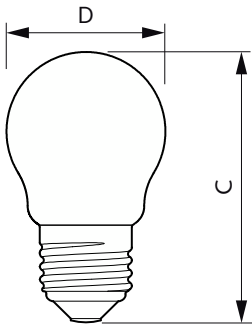

CorePro GLASS LED candles and lusters

Controls and Dimming

Dimmable	No
----------	----

Mechanical and Housing

Bulb Finish	Clear
Bulb Shape	P45 [P 45mm]

Approval and Application

Energy Efficiency Class	F
Energy Consumption kWh/1000 h	5 kWh
EPREL Registration Number	387410
EyeComfort	Yes

Dimensional drawing

Product	D	C
CorePro LEDLusterND4.3-40W E27 827P45CLG	45 mm	82 mm

Photometric data

Spectral Power Distribution Colour - CorePro LEDLusterND4.3-40W E27 827P45CLG

Light Distribution Diagram - CorePro LEDLusterND4.3-40W E27 827P45CLG