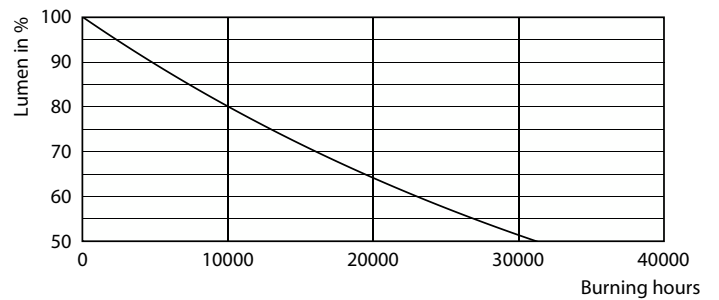

Lumen Maintenance Diagram - CorePro LEDLusterND4.3-40W E27 827P45CLG