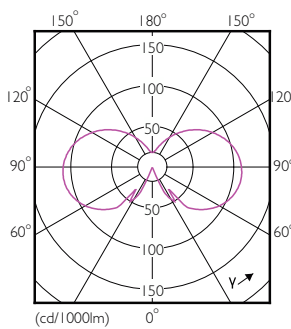

Product data

General Information	
Cap-Base	E27 [E27]
Nominal lifetime	15,000 hour(s)
Switching Cycle	20,000
Lighting Technology	LED
Flux measurement reference	Sphere
CE mark	Yes
EU RoHS compliant	Yes
Light Technical	
Color Code	827 [CCT of 2700K]
Luminous Flux	470 lm
Color Designation	Warm White (WW)
Correlated Color Temperature (Nom)	2700 K
Luminous Efficacy (rated) (Nom)	109.00 lm/W
Color Consistency	<6
Color rendering index (CRI)	80
LLMF At End Of Nominal Lifetime (Nom)	70 %

Dimensional drawing

Product	D	C
CorePro LEDLusterND4.3-40W E27 827P45CLG	45 mm	82 mm

Photometric data

Spectral Power Distribution Colour - CorePro LEDLusterND4.3-40W E27 827P45CLG

Light Distribution Diagram - CorePro LEDLusterND4.3-40W E27 827P45CLG