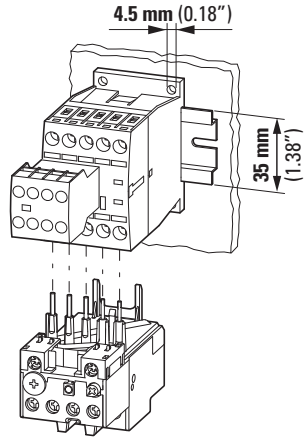

Mounting

Dismounting

- 1 place in position
- 2 latch in

- 3 push
- 4 remove

Mounting position

08/21 IL03407043Z

DILM..., XTCE...

	mm ²	AWG	
	1 x (0.75 - 6)	18 - 14	1.2 Nm (10.6 lb-in)
	2 x (0.75 - 2.5)		
	1 x (0.75 - 2.5)		
	2 x (0.75 - 2.5)		
	-		

DIL...-XHI..., XTCEX...

	mm ²	AWG	
	1 x (0.75 - 2.5)	18 - 14	1.2 Nm (10.6 lb-in)
	2 x (0.75 - 2.5)		
	1 x (0.75 - 2.5)		
	2 x (0.75 - 2.5)		
	-		