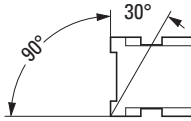

Mounting

Dismounting

- 1 place in position
- 2 latch in

- 3 push
- 4 remove

Mounting position

08/21 IL03407043Z

DILM..., XTCE...

	mm ²	AWG	
	1 x (0.75 - 6)	18 - 14	1.2 Nm (10.6 lb-in)
	2 x (0.75 - 2.5)		
	1 x (0.75 - 2.5)		
	2 x (0.75 - 2.5)		
	-		

DIL...-XHI..., XTCEX...

	mm ²	AWG	
	1 x (0.75 - 2.5)	18 - 14	1.2 Nm (10.6 lb-in)
	2 x (0.75 - 2.5)		
	1 x (0.75 - 2.5)		
	2 x (0.75 - 2.5)		
	-		