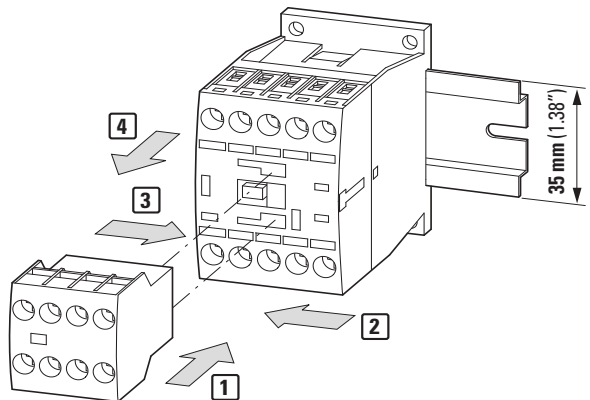

Mounting

Dismounting

- 1 place in position
- 2 latch in

- 3 push
- 4 remove

Mounting position

08/21 IL03407043Z

DILM..., XTCE...

	mm ²	AWG	
	1 x (0.75 - 6)	18 - 14	1.2 Nm (10.6 lb-in)
	2 x (0.75 - 2.5)		
	1 x (0.75 - 2.5)		
	2 x (0.75 - 2.5)		
	-		