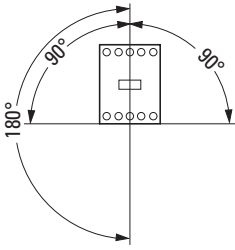

Mounting

Dismounting

- 1 place in position
- 2 latch in

- 3 push
- 4 remove

Mounting position

08/21 IL03407043Z

DILM..., XTCE...

	mm ²	AWG	
	1 x (0.75 - 6)	18 - 14	1.2 Nm (10.6 lb-in)
	2 x (0.75 - 2.5)		
	1 x (0.75 - 2.5)		
	2 x (0.75 - 2.5)		
	-		

DIL...-XHI..., XTCEX...

	mm ²	AWG	
	1 x (0.75 - 2.5)	18 - 14	1.2 Nm (10.6 lb-in)
	2 x (0.75 - 2.5)		
	1 x (0.75 - 2.5)		
	2 x (0.75 - 2.5)		
	-		