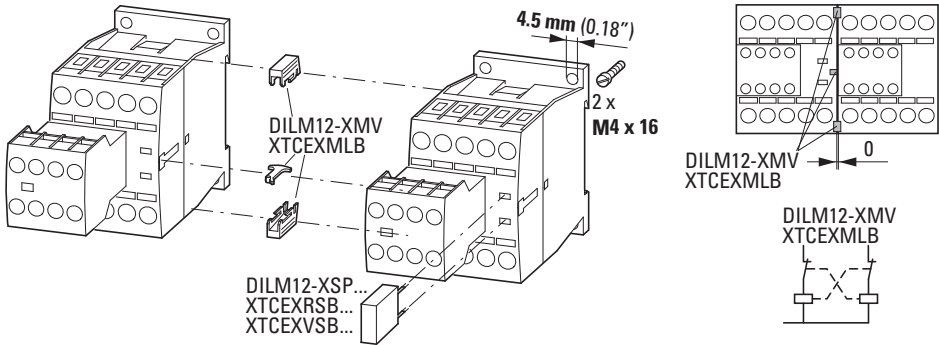

Mounting

Dismounting

- 1 place in position
- 2 latch in

- 3 push
- 4 remove

Mounting position

08/21 IL03407043Z

DILM..., XTCE...

	mm ²	AWG	
	1 x (0.75 - 6)	18 - 14	1.2 Nm (10.6 lb-in)
	2 x (0.75 - 2.5)		
	1 x (0.75 - 2.5)		
	2 x (0.75 - 2.5)		
	-		

DIL...-XHI..., XTCEX...

	mm ²	AWG	
	1 x (0.75 - 2.5)	18 - 14	1.2 Nm (10.6 lb-in)
	2 x (0.75 - 2.5)		
	1 x (0.75 - 2.5)		
	2 x (0.75 - 2.5)		
	-		